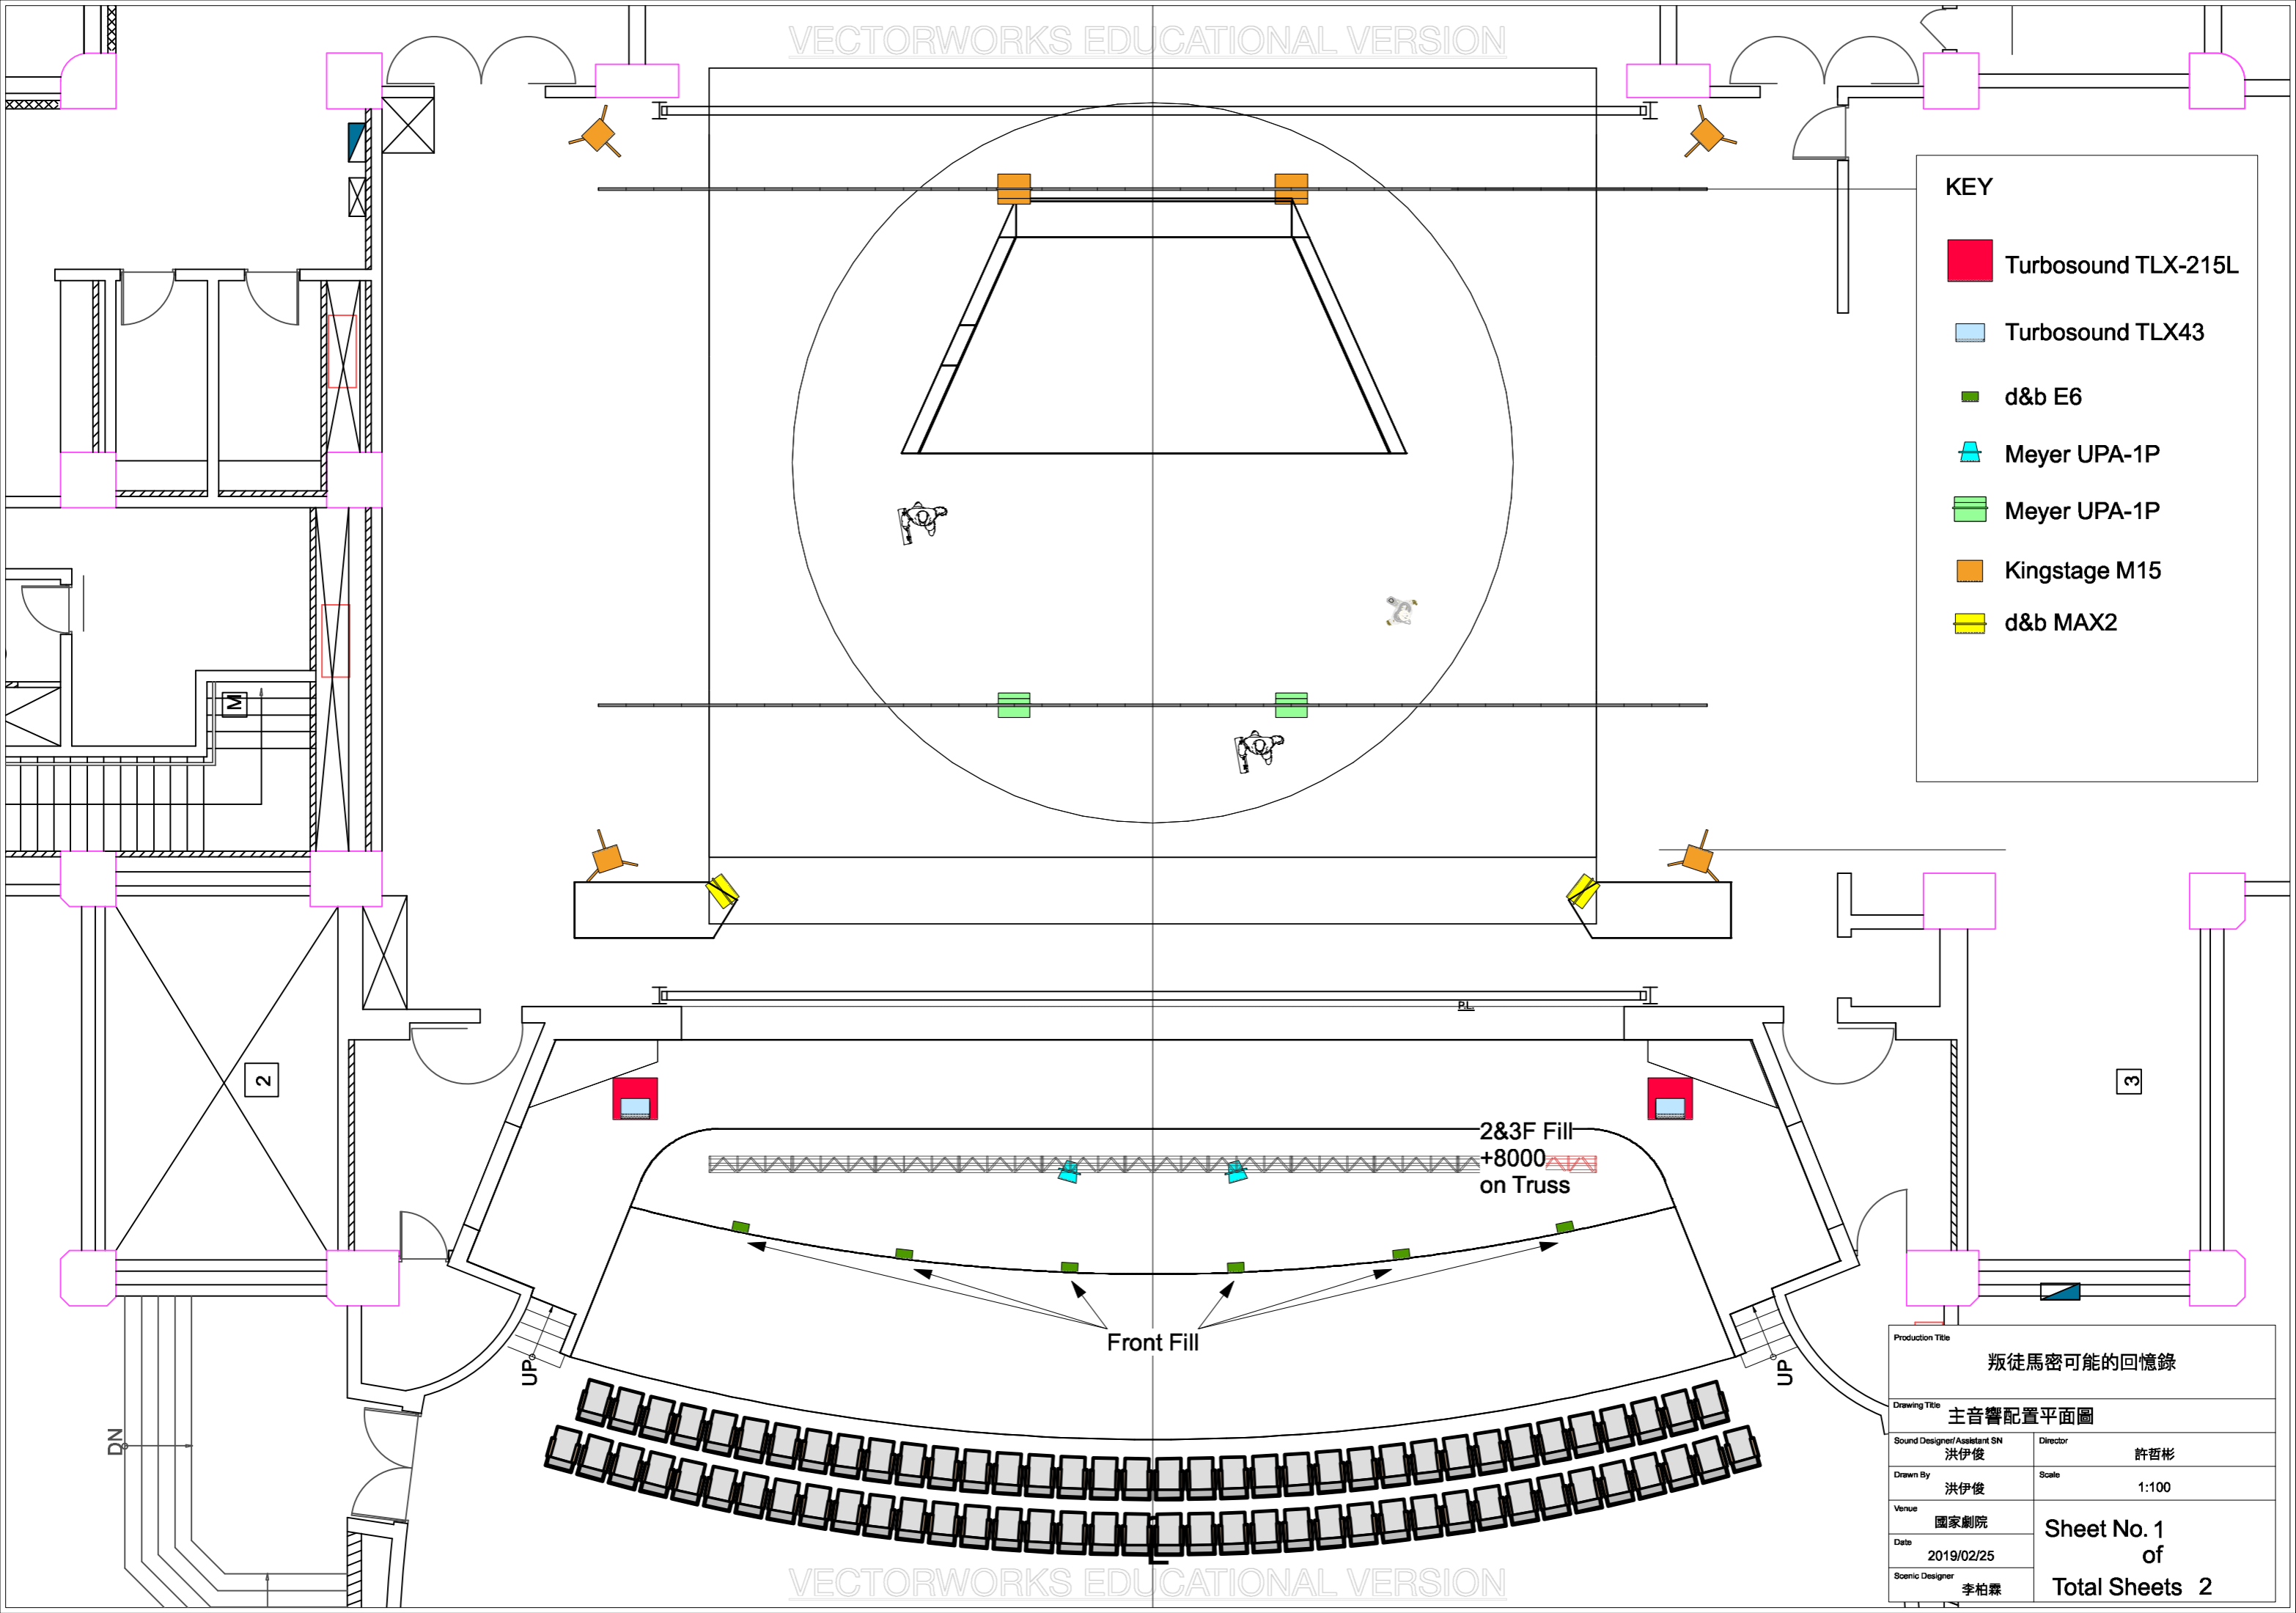

**KEY**

- Turbosound TLX-215L
- Turbosound TLX43
- d&b E6
- Meyer UPA-1P
- Meyer UPA-1P
- Kingstage M15
- d&b MAX2

Production Title 叛徒馬密可能的回憶錄	
Drawing Title 主音響配置平面圖	
Sound Designer/Assistant SN 洪伊俊	Director 許香彬
Drawn By 洪伊俊	Scale 1:100
Venue 國家劇院	Sheet No. 1 of Total Sheets 2
Date 2019/02/25	
Scenic Designer 李柏霖	